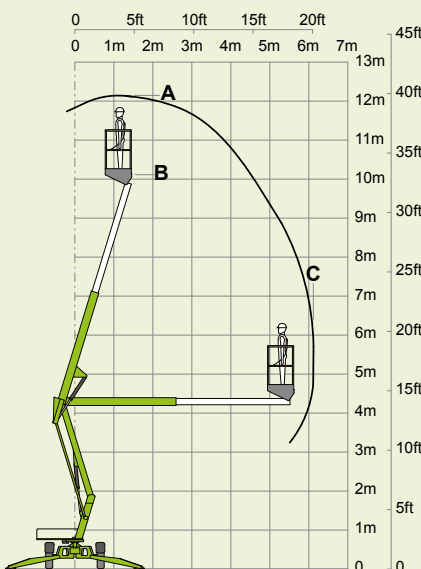

120T

(A) 12.2m
40ft

(B) 10.2m
33ft 6in

(C) 6.1m
20ft

200kg
440lbs

1.1m x 0.65m
3ft 7in x 2ft 2in

(D) 1.9m
6ft 3in

(E) 1.1m
3ft 7in

(F) 1.5m
4ft 11in

(G) 3.55m
11ft 8in

(J) 4.5m
14ft 9in

1400kg
3100lbs

11%
6°

niftylift.com.au

11 Kennington Drive Tomago NSW 2322

02 4964 9765 or 1300 4 NIFTY