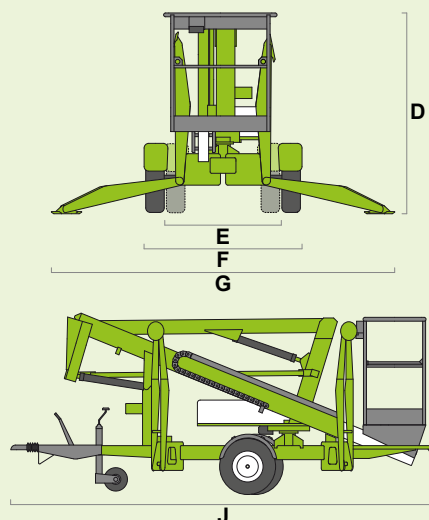

120T

(A) 12.2m
40ft

(B) 10.2m
33ft 6in

(C) 6.1m
20ft

200kg
440lbs

1.1m x 0.65m
3ft 7in x 2ft 2in

(D) 1.9m
6ft 3in

(E) 1.1m
3ft 7in

(F) 1.5m
4ft 11in

(G) 3.55m
11ft 8in

(J) 4.5m
14ft 9in

1400kg
3100lbs

11%
6°

niftylift.com.au

11 Kennington Drive Tomago NSW 2322

02 4964 9765 or 1300 4 NIFTY